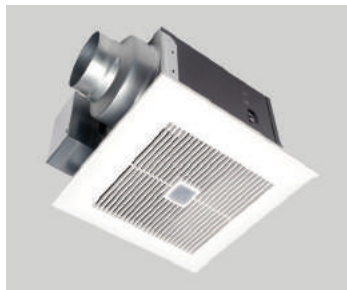

Bathroom Fans