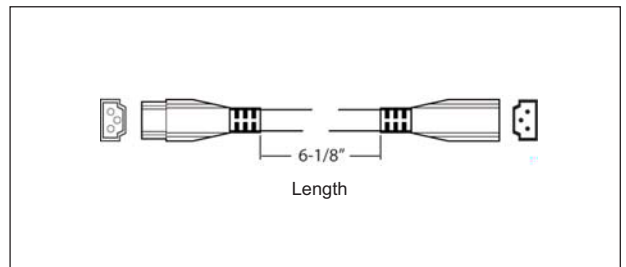

FLURO BAR SYSTEM
FLEXIBLE WIRE CONNECTOR
 UNDERCABINET LIGHTING
 FBT6106-WH-3
 FBT6100-WH-3
 FBT6124-WH-3
 FBT6136-WH-3

PROJECT
FIXTURE TYPE
MODEL
LAMP
CONTACT/TELEPHONE

Specifications

Description

Flexible wire connectors of various lengths, used to join Aluminum Fluoro Bar Systems. Designed for use with both T4/T5 3-Wire systems.

Features

- For 120V AC Power Input
- Push in easy connectors to ensure tight fit between fixtures
- For use with ALFT4 and ALFT5 3-wire fixtures

Electrical

- #18 AWG 105°C

Input/Output

120V AC 60Hz

Note

Not for outdoor use

Dimensions & Ordering Guide

Model	Length	Colour
FBT6106-WH-3	6" (152.4mm)	White
FBT6100-WH-3	12" (304.8mm)	White
FBT6124-WH-3	24" (609mm)	White
FBT6136-WH-3	36" (914.4mm)	White

All dimensions are in inches / millimeters