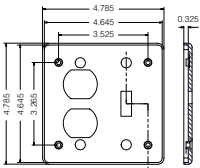

Universal Double Gang Plates – NEW Style *(only fits new style double gang boxes)*